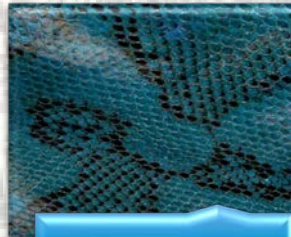

F/C GLAZED NAVY
DIAMOND

F/C GLAZED RED DIAMOND

F/C GLAZED GRAY
STENCILED ALBINO

F/C GLAZED PINK
STENCILED ALBINO

FOSSIL PYTHON CREAM
GREY

FOSSIL PYTHON CREAM
YELLOW

FOSSIL PYTHON CREAM
PINK

FOSSIL PYTHON CREAM
PURPLE

FOSSIL PYTHON CREAM
GREEN

COLUMBIA IMPEX, L.C.
6073 NW 167TH STREET, SUITE #C14
MIAMI, FL 33015-4346
TEL: (305)819-7116 FAX: (305)819-7029

PYTHON SNAKES SKINS

F/C MATTE BROWN
DIAMOND

F/C NATURAL DIAMOND

F/C TURQUOISE DIAMOND

F/C ORANGE DIAMOND

F/C TAUPE DIAMOND

F/C FOREST GREEN
DIAMOND

F/C INDIAN PINK DIAMOND

F/C YELLOW DIAMOND

F/C AFRICAN VIOLET
DIAMOND

F/C DESERT DIAMOND
PYTHON

F/C MATTE BLACK